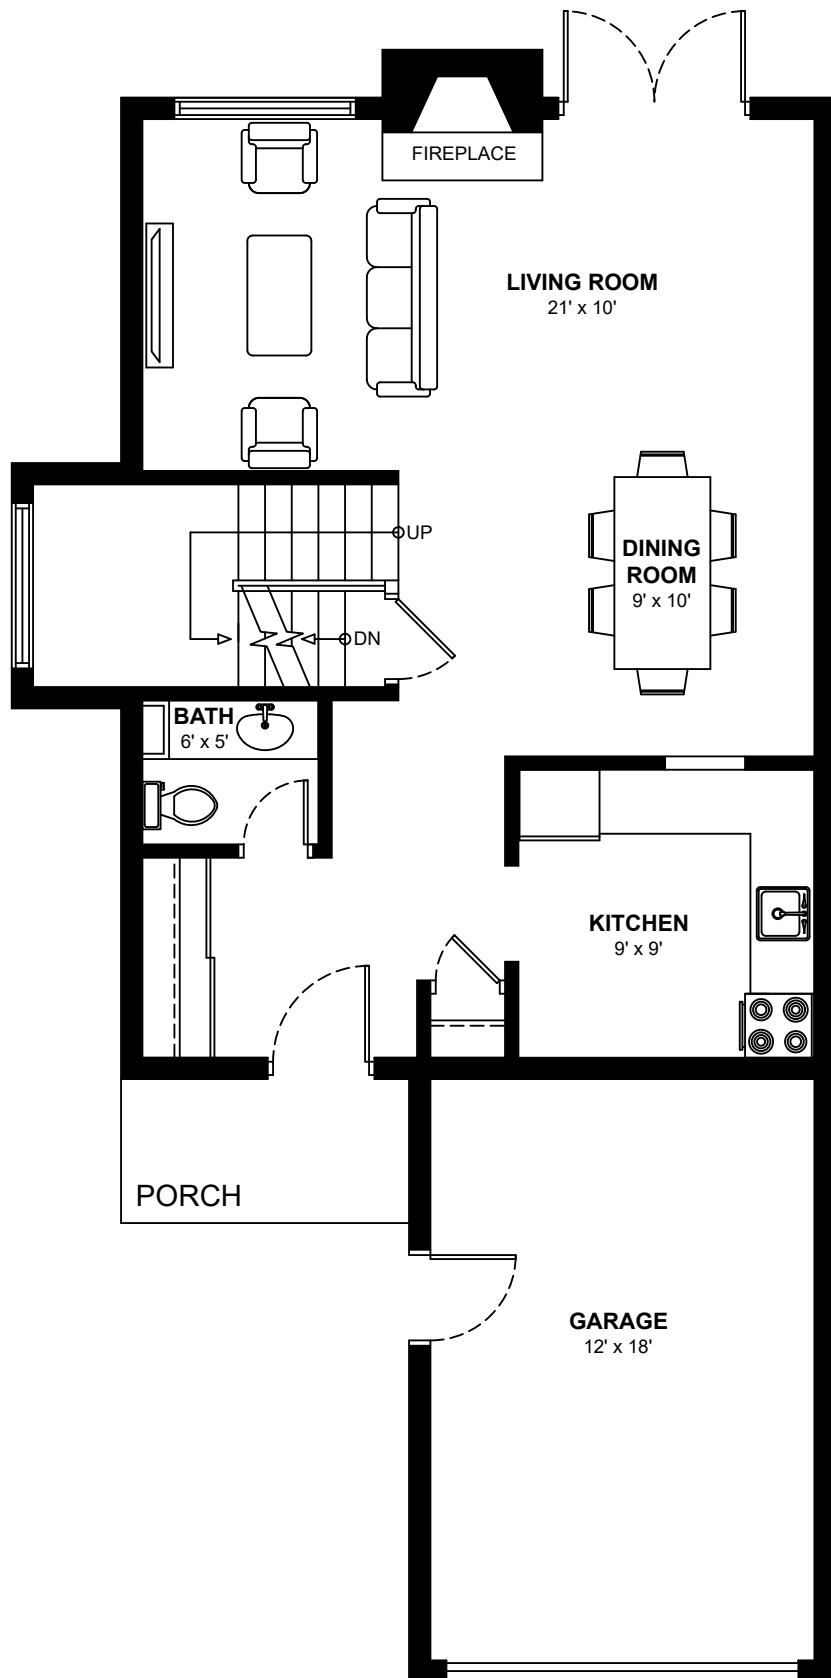

WOODLANDS MANOR

1825 Woodview Dr. SW, Calgary

Three Bedroom Townhomes

Approximately 1,327 sq. ft.

GROUND FLOOR PLAN

SECOND FLOOR PLAN

These floor plans are representative only. All dimensions are approximate.