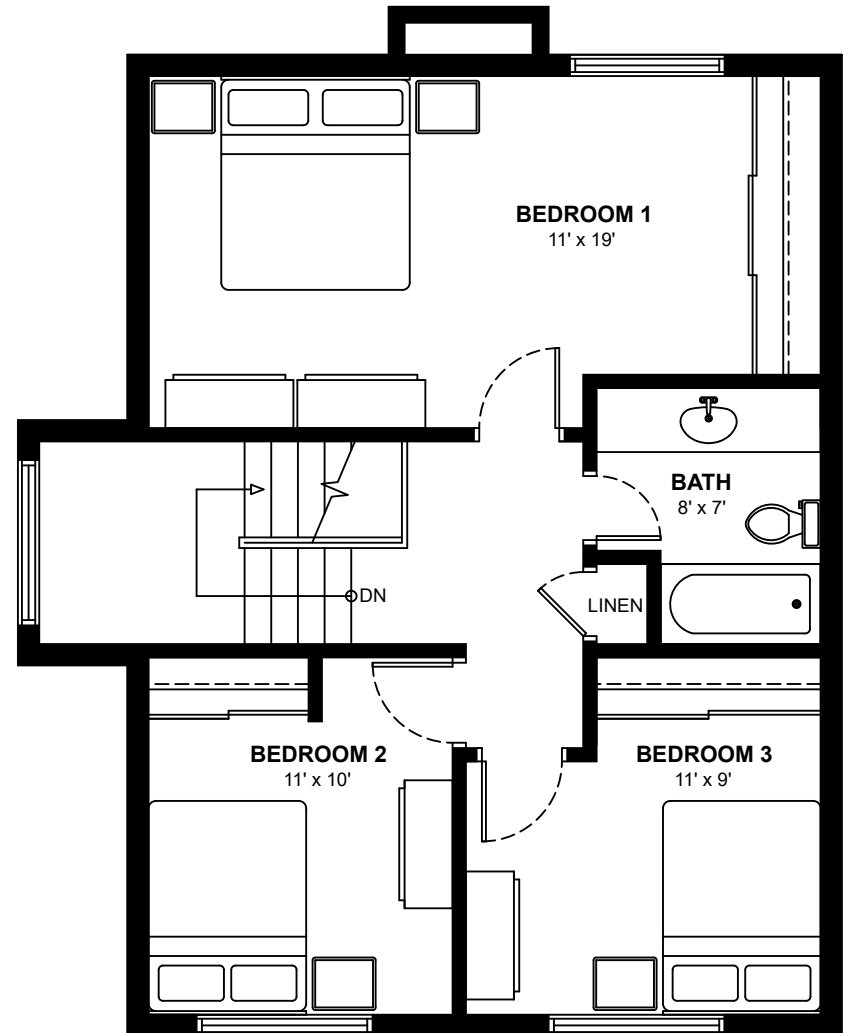

WOODLANDS MANOR

1825 Woodview Dr. SW, Calgary

Three Bedroom Townhomes

Approximately 1,327 sq. ft.

GROUND FLOOR PLAN

SECOND FLOOR PLAN

These floor plans are representative only. All dimensions are approximate.